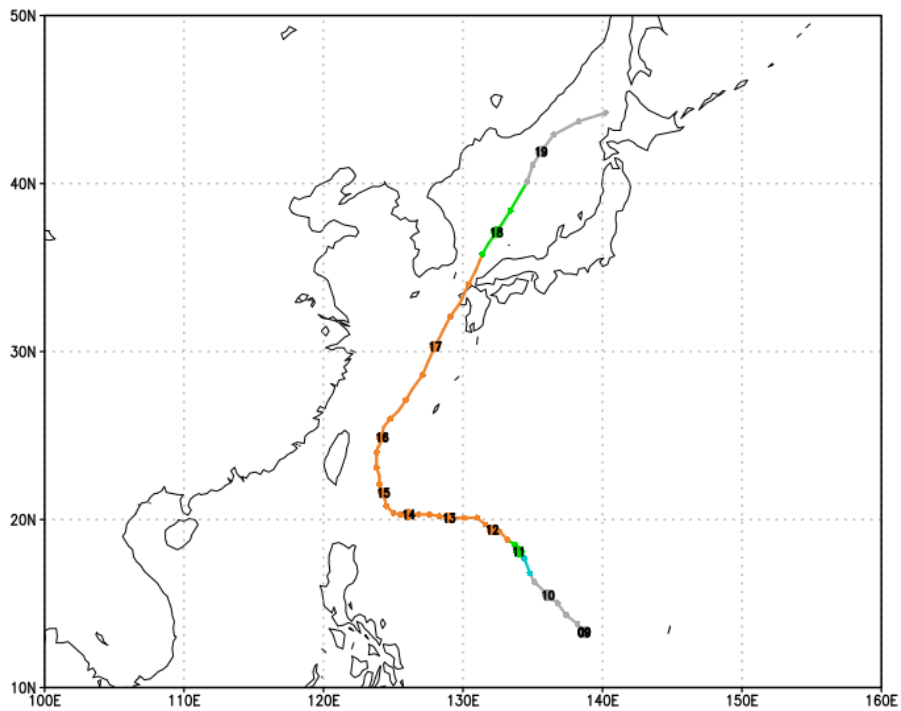

Errata of “Annual Report on the Activities of the RSMC Tokyo – Typhoon Center 2006”
(29 March 2021)

Tropical Cyclones in 2006

Figure of the track of SHANSHAN (0613)

(correct)

(incorrect)