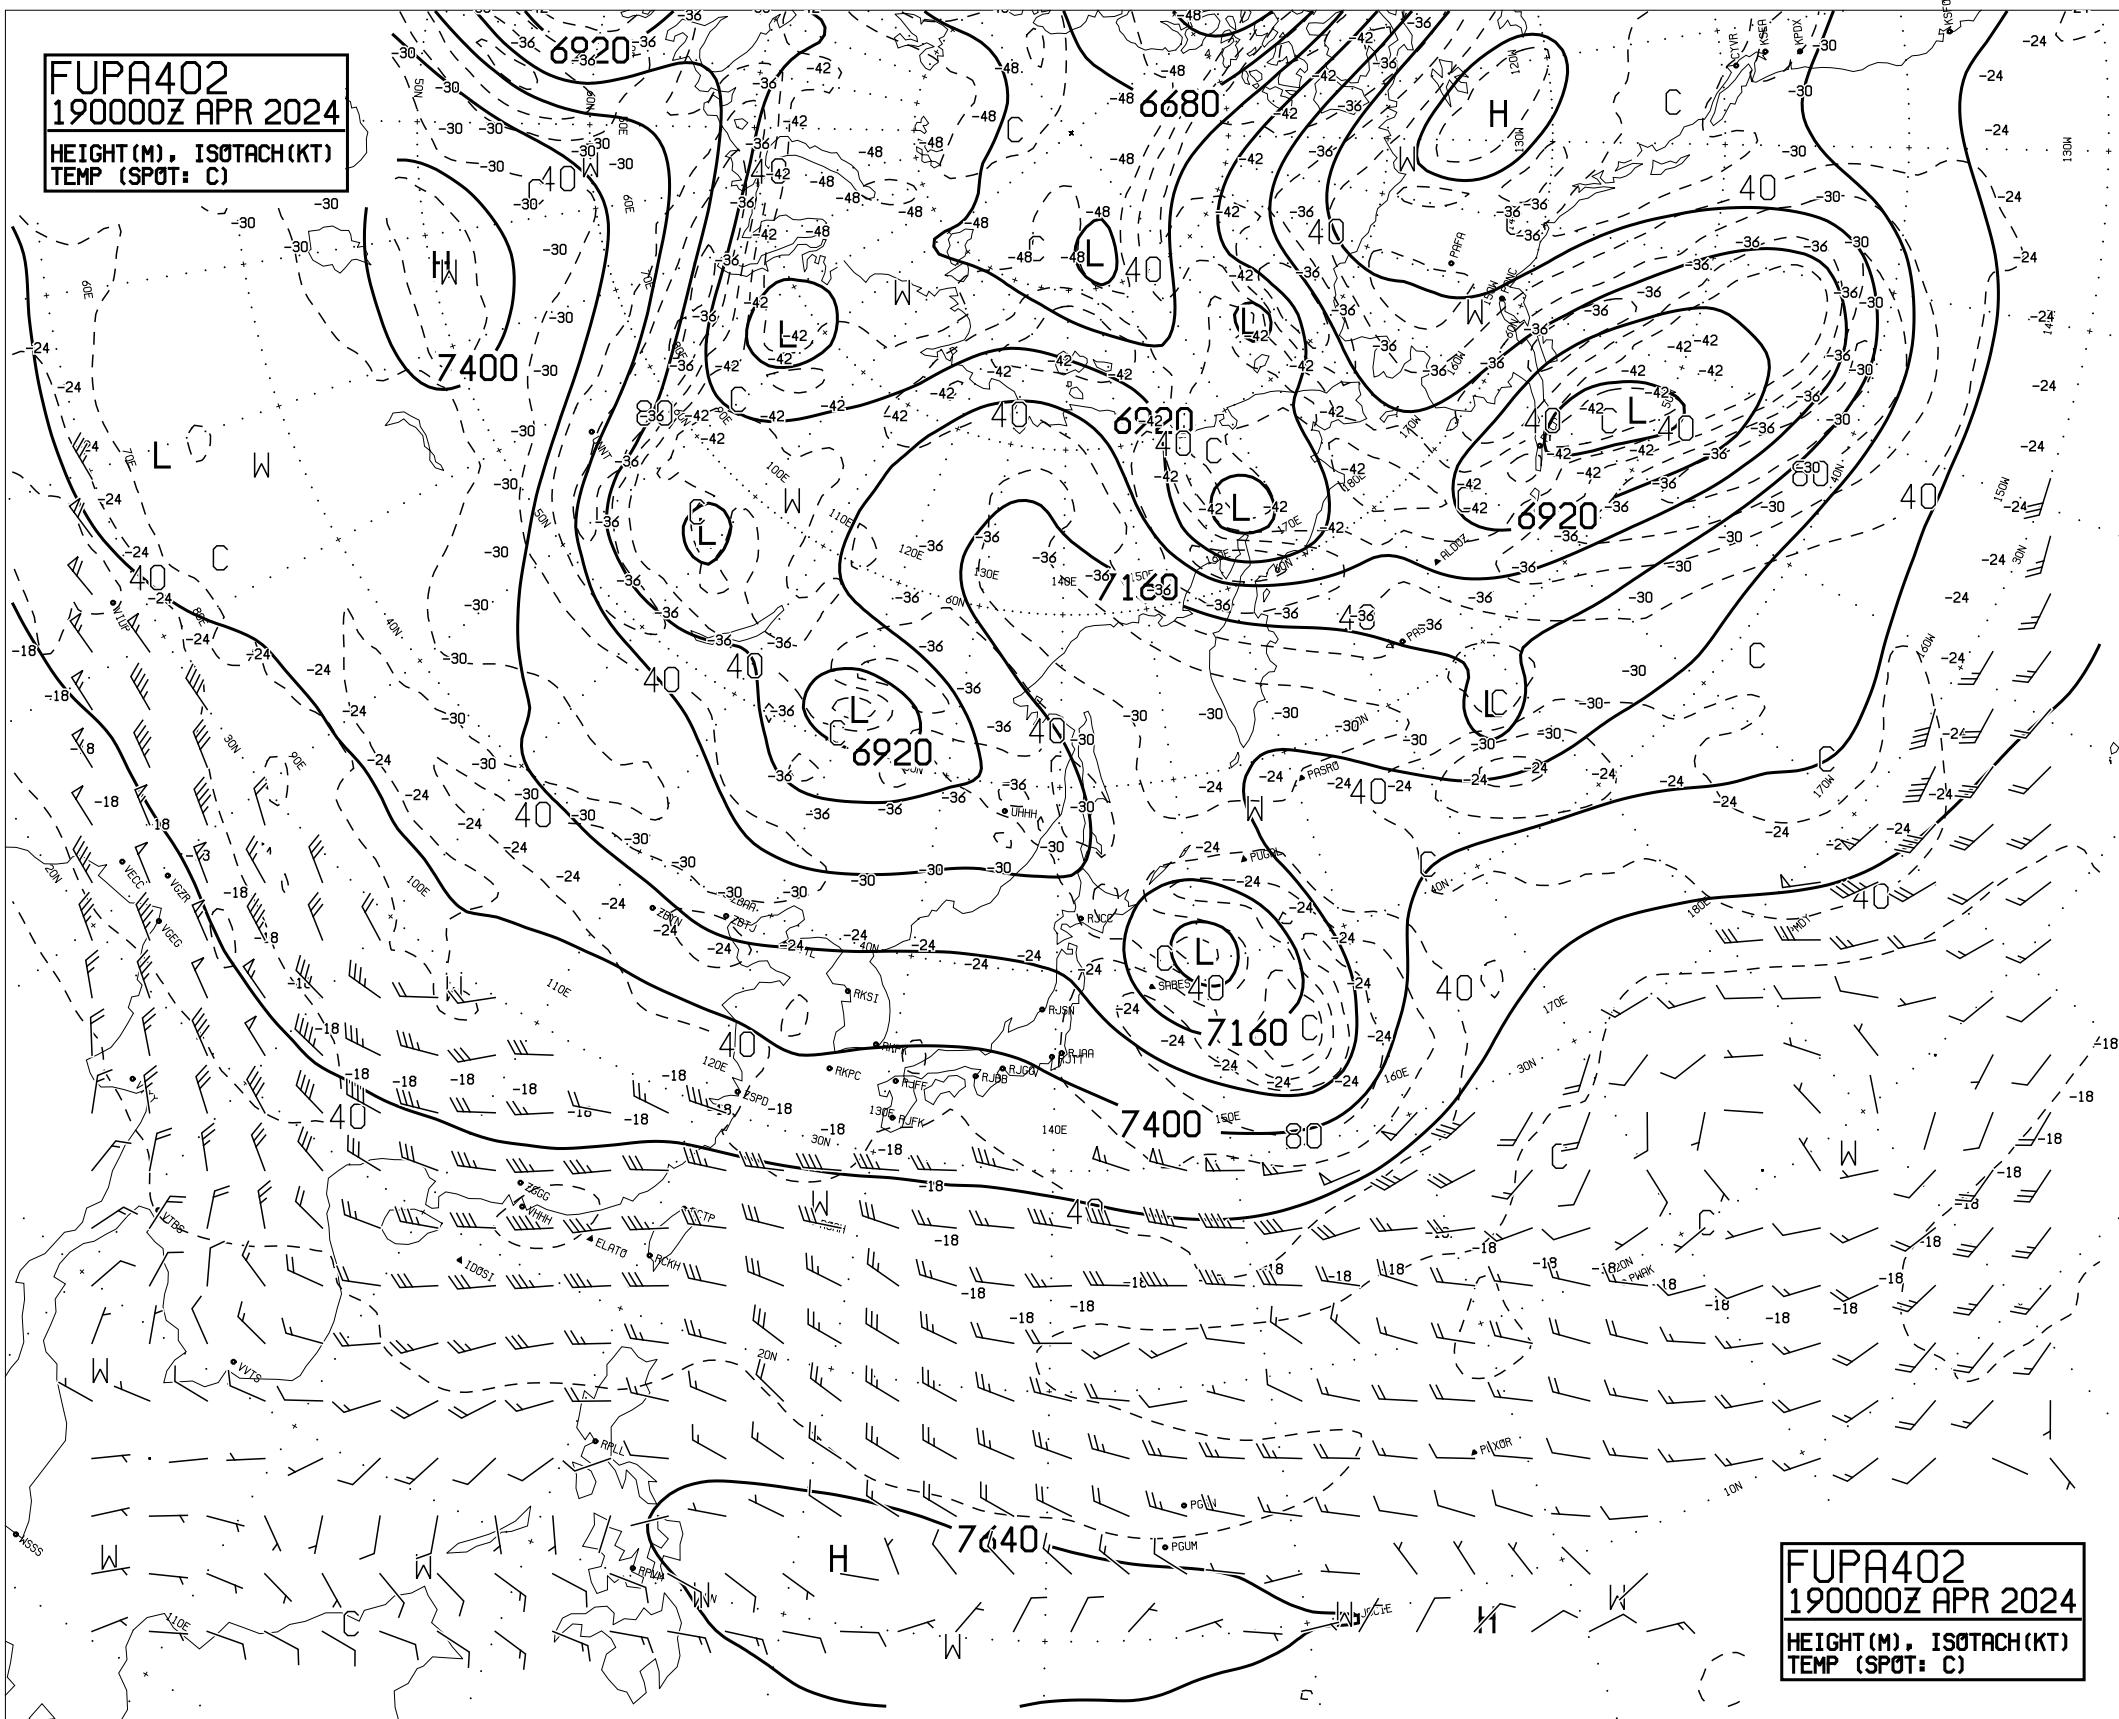

FUPA402  
190000Z APR 2024

HEIGHT (M), ISOTACH (KT)  
TEMP (SPOT: C)

FUPA402  
190000Z APR 2024

HEIGHT (M), ISOTACH (KT)  
TEMP (SPOT: C)