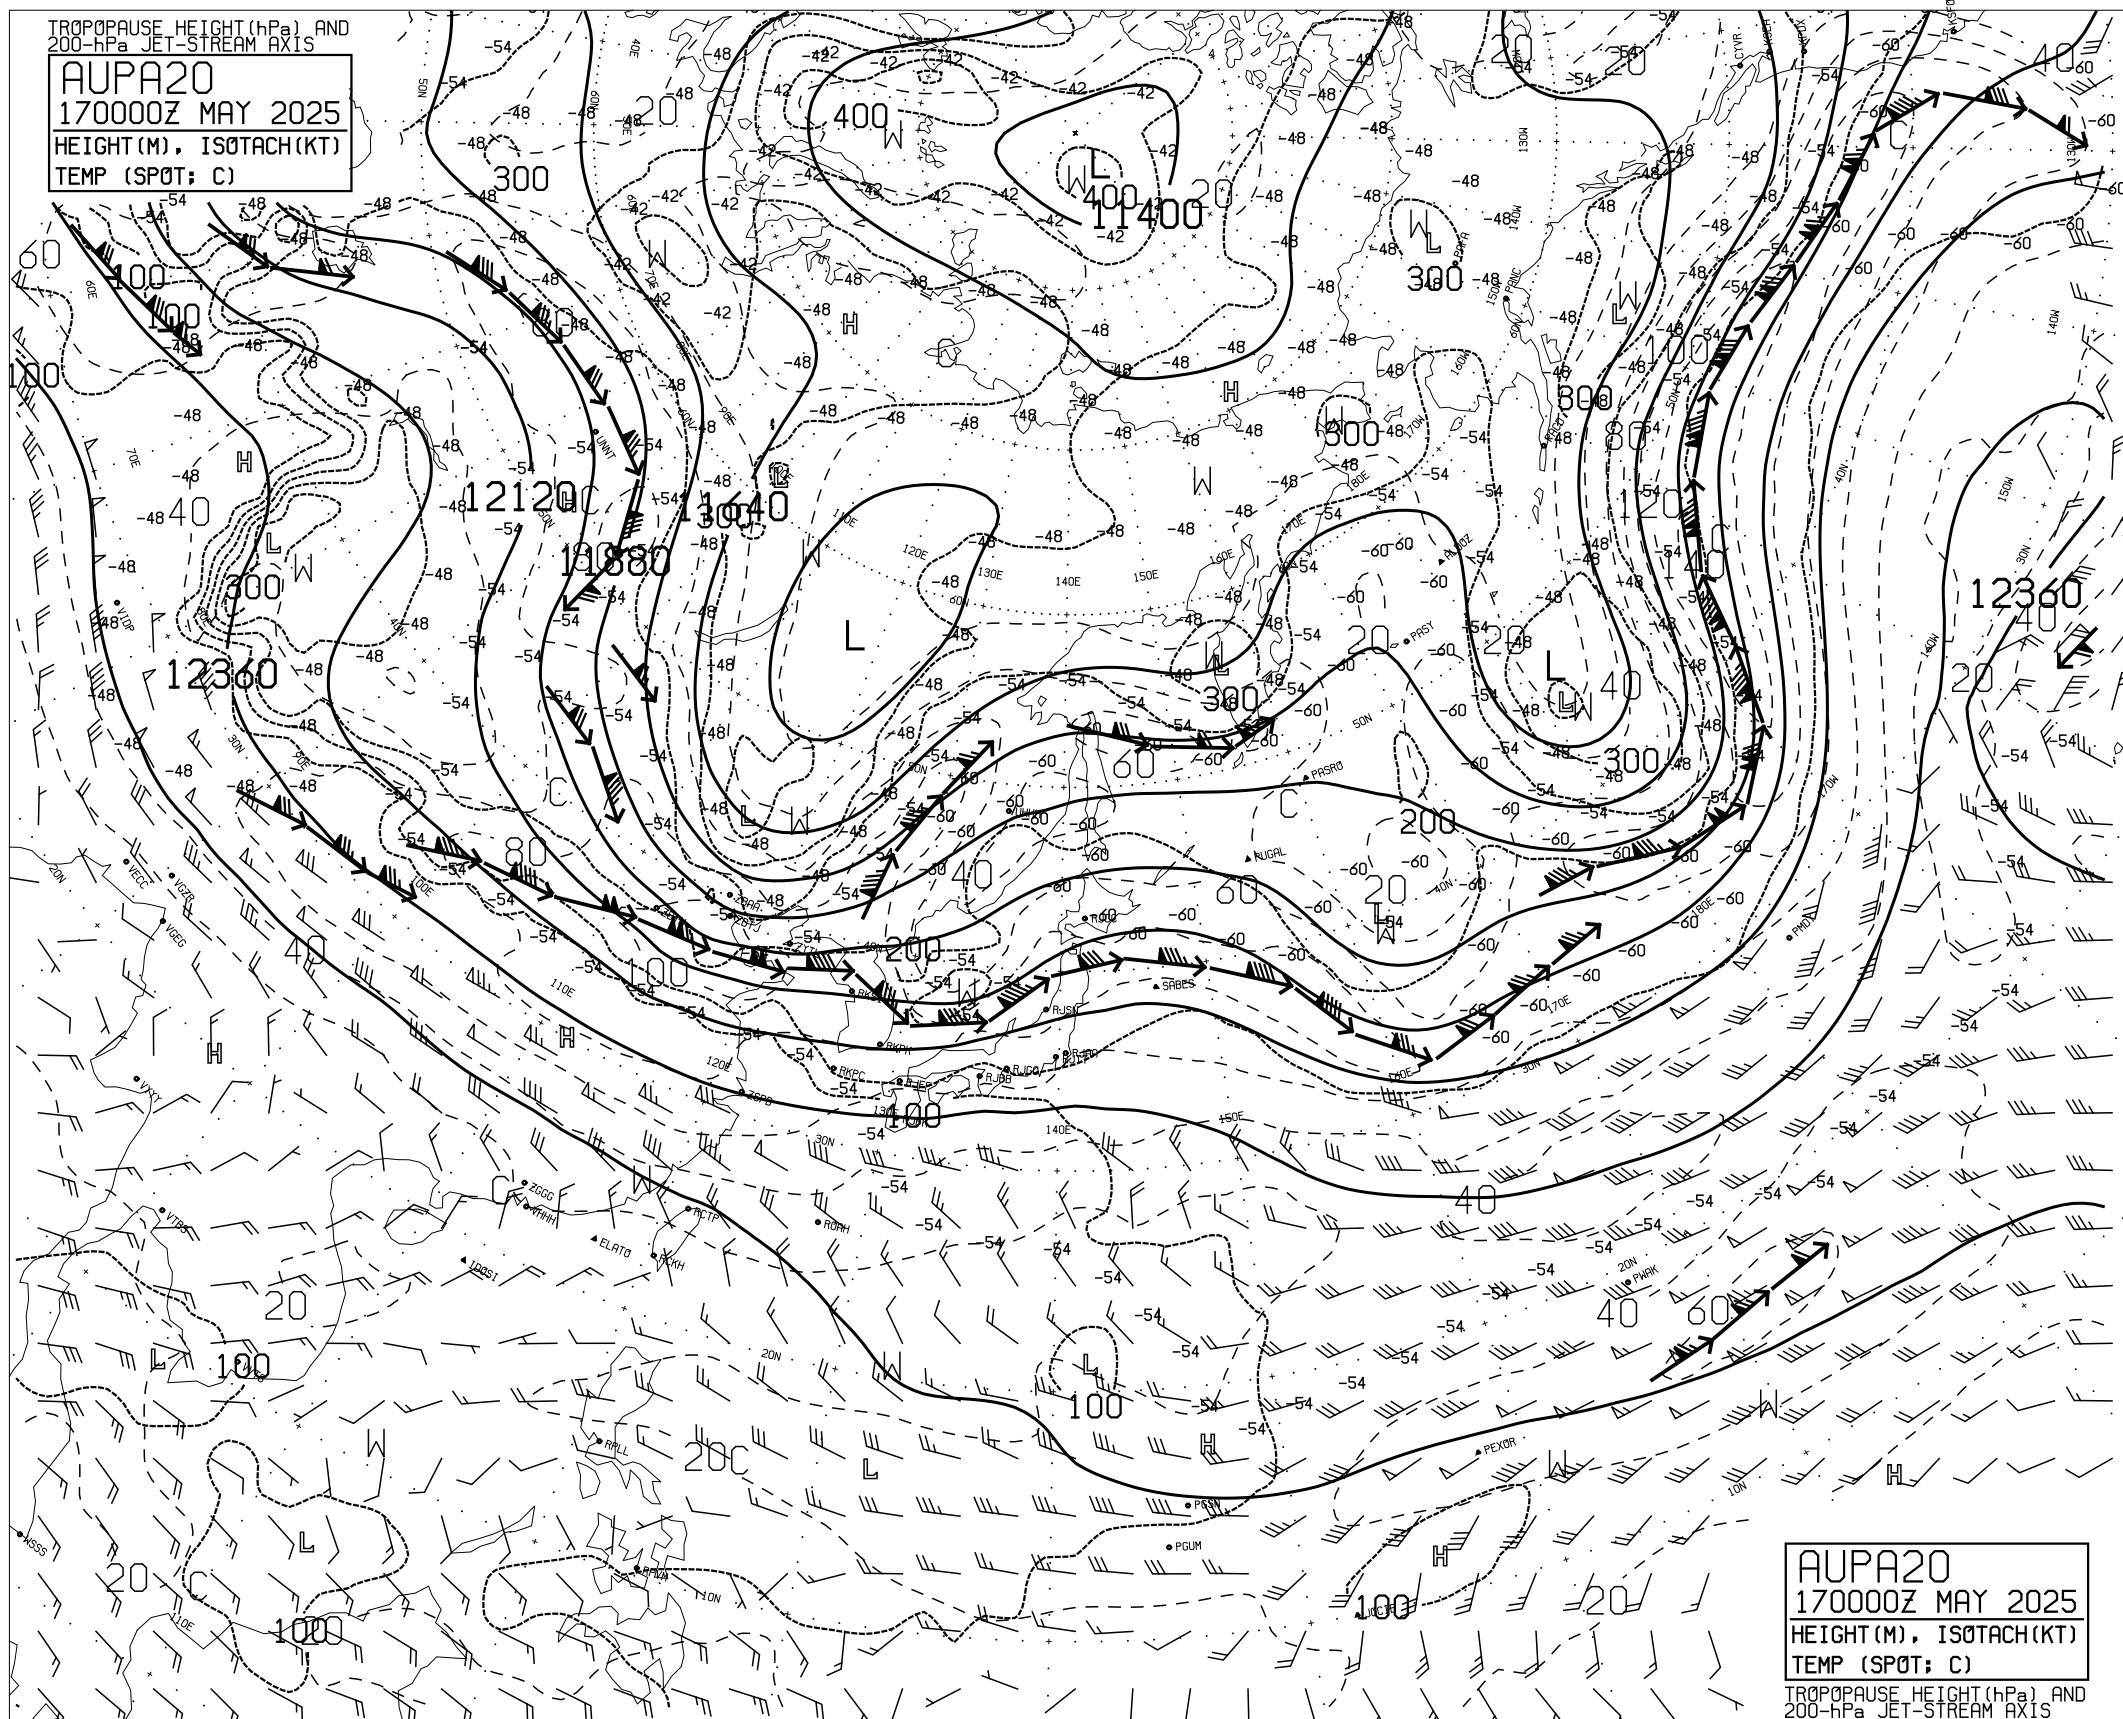

TROPopause HEIGHT (hPa) AND
200-hPa JET-STREAM AXIS

AUPA20
170000Z MAY 2025
HEIGHT (M), ISOTACH (KT)
TEMP (SPOT; C)

AUPA20
170000Z MAY 2025
HEIGHT (M), ISOTACH (KT)
TEMP (SPOT; C)

TROPopause HEIGHT (hPa) AND
200-hPa JET-STREAM AXIS