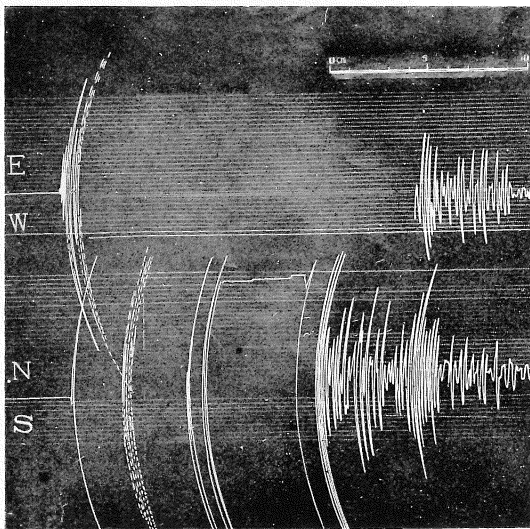

9. Sumoto (P)