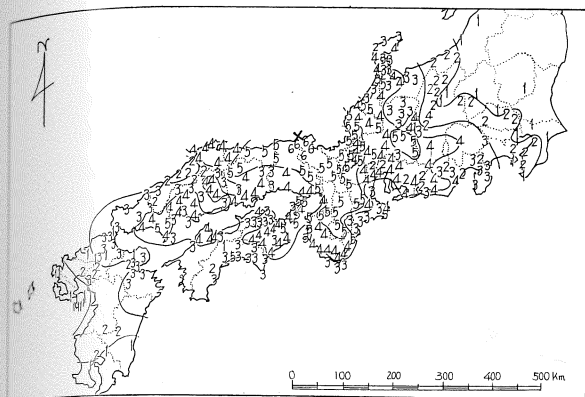

4. The North Tango Earthquake, 1927

(March 7th, 18:28. 35°42'N, 135°06'E,
r=548km, M=7.6)

Towns and villages along the new-born fault line suffered heavy damage. Fire destroyed Mineyama Town killing 1,014 and hurting 1,232.

16. Sakai (P)

17. Tokushima (P)

18. Kōchi (ON)

19. Kōchi (SH)